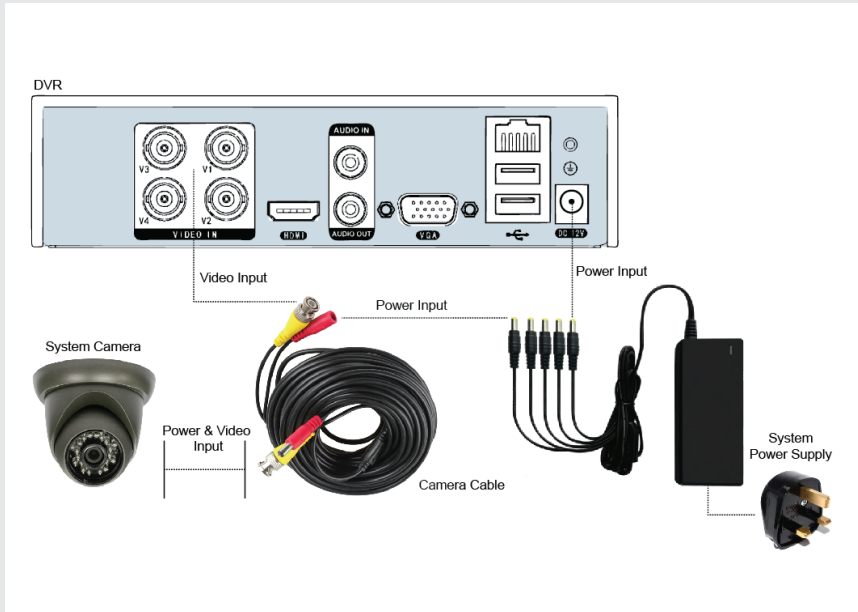

# rekor HD

2MP 1080P HD BULLET / DOME CCTV CAMERA

REKHDC36FBG18P ▪ REKHDC36FBW18P  
REKHDC36FDG18P ▪ REKHDC36FDW18P

USER MANUAL

# DVR CONNECTION DIAGRAM

NB. The Video & Power connectors are not weatherproof.  
Please ensure the connections are made internally, or housed in a suitable enclosure.

**REKHDC36FBG18P    REKHDC36FBW18P**

**Camera Features**

S/N Ratio	>41dB
Noise Reduction	2DNR
Day&Night	Auto
White Balance	Auto
AGC	Auto
IR LED	5X24PCS IR LED
IR Range	Up to 20m

**Lens**

Focal Length	3.6mm fixed lens
Angle of View	H: 80°
Lens Type	Fixed Iris
Mount Type	M12

**General**

IP Rating	IP65
Casing	Metal Ball+Plastic Cover
Power Supply	DC12V(+/-10%)
Power Consumption	200mA (IR On)
Working Temperature / Humidity	-20~+50° RH95% MAX
Dimensions (W x D x H)	120(w)x 75(H)
Weight	230g