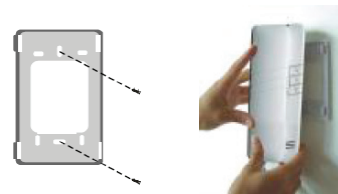

Step 2

Site the handset to suit application.

Surface mount the bracket, make the system connections to the back of the handset and then slide the handset onto the bracket using the hooks to hold firmly in place.