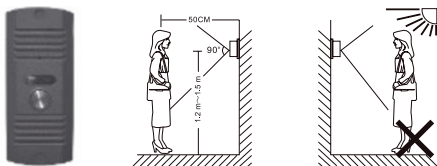

## Step 1

Site the door station a recommended 1.5 meters from the ground, or to suit application.

The door station needs to point in the direction of where a visitor will stand during operation.

Avoid areas of high sunlight and noise levels.