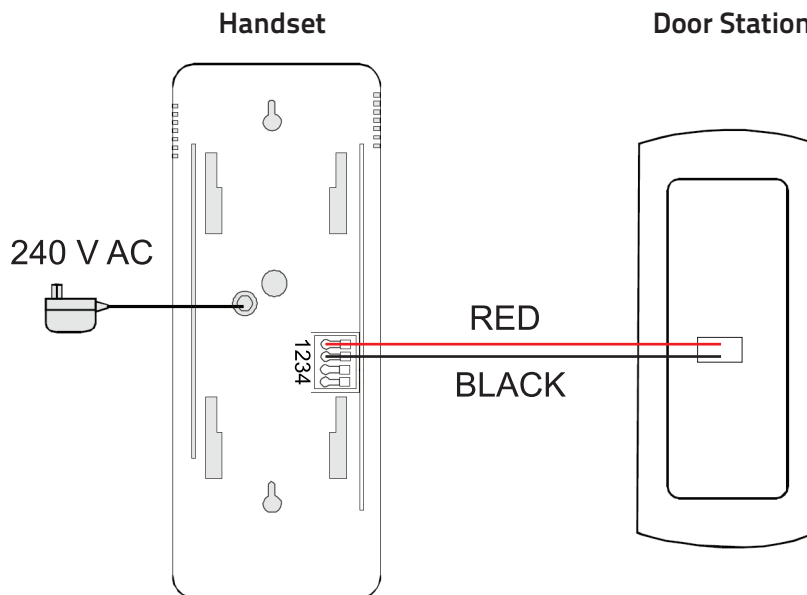

Surface mount the sun-shield of the door station and connect the system cabling. Mount the door station to the sunshield

## Step 2

Site the handset to suit application.

Surface mount the bracket, make the system connections to the back of the handset and then slide the handset onto the bracket using the hooks to hold firmly in place.

# System Connections Example 1

**100 metres**  
 Total cable run should not exceed 100 metres between door station and handset

3 and 4  
 Terminals 3 and 4 are Normally Open, Volt-Free contact for lock release