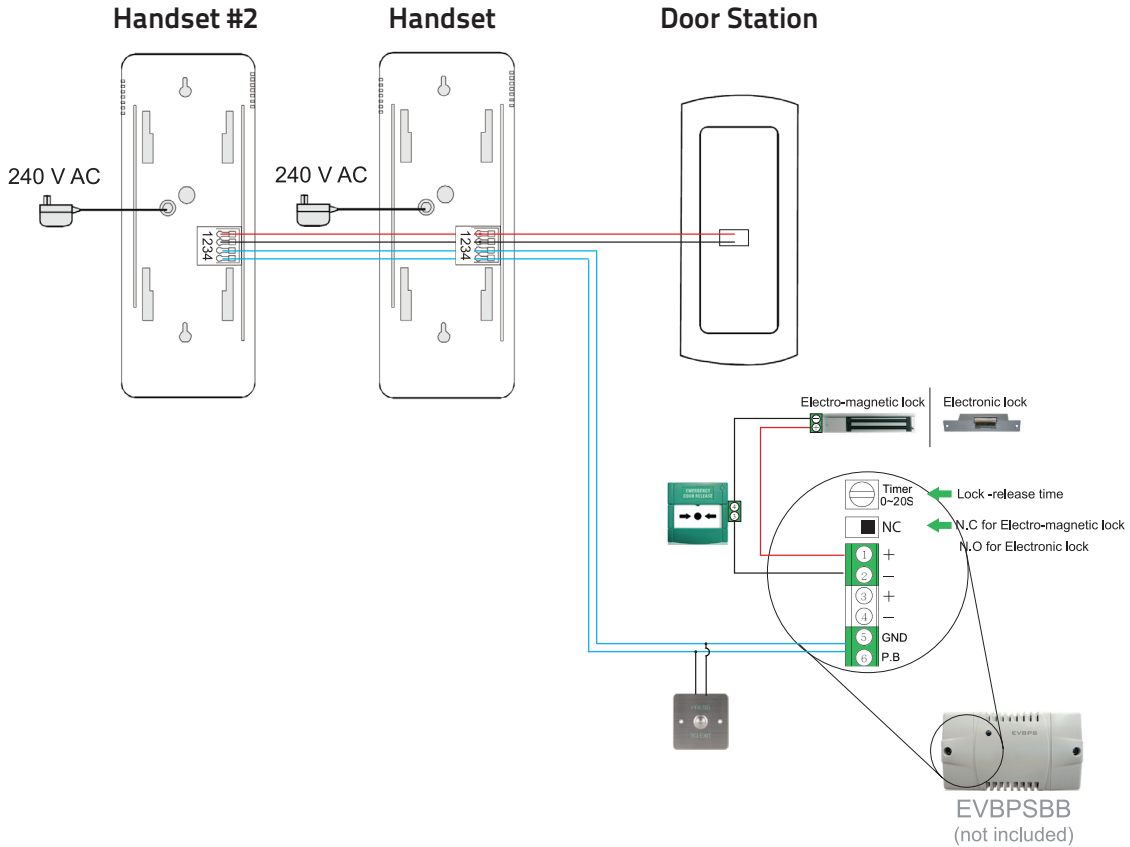

Surface mount the sun-shield of the door station and connect the system cabling. Mount the door station to the sunshield

## Step 2

Site the handset to suit application.

Surface mount the bracket, make the system connections to the back of the handset and then slide the handset onto the bracket using the hooks to hold firmly in place.

# System Connections Example 1

**100 metres**  
 Total cable run should not exceed 100 metres between door station and handset

3 and 4  
 Terminals 3 and 4 are Normally Open, Volt-Free contact for lock release

# System Connections Example 2

**100 metres**  
 Total cable run should not exceed 100 meters between door station and handset

**Maximum**  
 2 handsets to 1 door station is the maximum system configuration